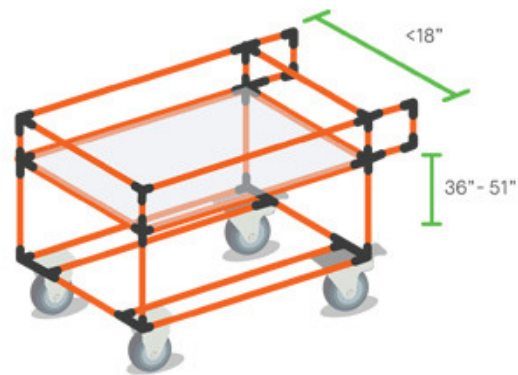

CART DIMENSION: HANDLE POSITION

HORIZONTAL HANDLES

The height of the handles may vary. For a horizontal handle, the heights range is from 36" to 44". For the best grip, the handle must be at least 20" long.

VERTICAL HANDLES

Vertical handles are generally positioned between 36" and 51" in height. To avoid excessive loads on the shoulders, the distance between the handles should not exceed 18".

VISIT FLEXPIPEINC.COM
FOR MORE ASSEMBLY TIPS AND CREATIVES PICTURES!