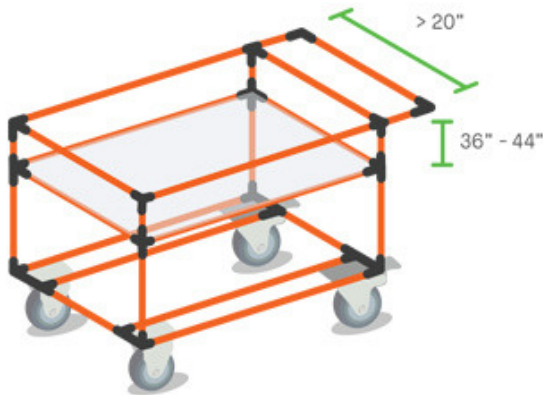

CART DIMENSION: HANDLE POSITION

HORIZONTAL HANDLES

The height of the handles may vary. For a horizontal handle, the heights range is from 36" to 44". For the best grip, the handle must be at least 20" long.

VERTICAL HANDLES

Vertical handles are generally positioned between 36" and 51" in height. To avoid excessive loads on the shoulders, the distance between the handles should not exceed 18".

VISIT FLEXPIPEINC.COM
FOR MORE ASSEMBLY TIPS AND CREATIVES PICTURES!